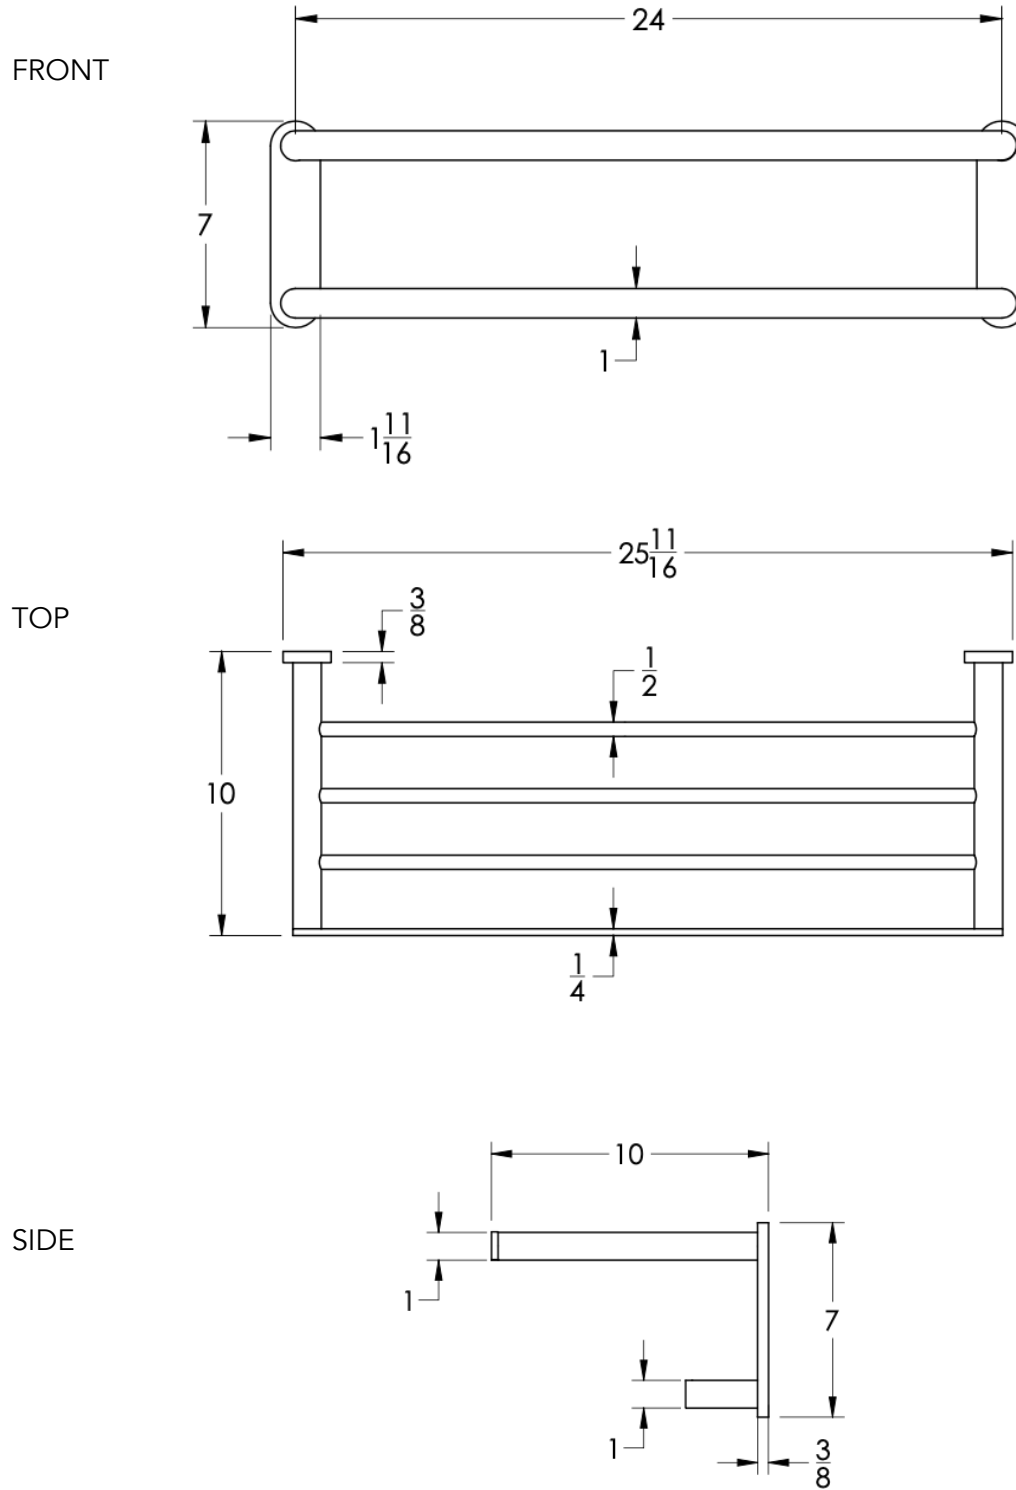

neelnox

LET
THERE
BE **DESIGN.**

FEATURES

- Premium 304 Grade Stainless Steel
- Solid Mount Construction
- Concealed Installation Hardware
- State of the art wall anchors included for installation on Dry wall or Tile

COLLECTION BEAUMONT

TOWEL RACK WITH BAR

Model	Product	Finishes Available
BEA-TRKB24	Towel Rack With Bar	Multiple finishes available. Over 23 finishes to choose from.

FINISHES			
	Polished (-P)	Antique Copper (-ACOP)	Polished Gold (-PGLD)
	Brushed (-B)	Polished Brass (-PBRS)	Brushed Copper (-BCOP)
	Brushed Gold (-BGLD)	Matte White (-WHT)	Brushed Rose Gold (-BRGD)
	Matte Black (-BLK)	Brushed Modern Bronze (-BMBRZ)	Brushed Black (-BRBLK)
	Oil Rubbed Bronze (-ORB)	Glossy White (-GWHT)	Polished Black (-PBLK)
	Brushed Brass (-BBRS)	Polished Rose Gold (-PRGD)	Antique Nickel (-ANKL)
	Brushed Bronze (-BBRZ)	Unlacquered Brass (-UBRS)	Black Nickel (-NKBL)
	Antique Brass (-ABRS)	Polished Nickel (-PNKL)	

Dimensions in inches

NOTE: Dimensions subject to change without notice.