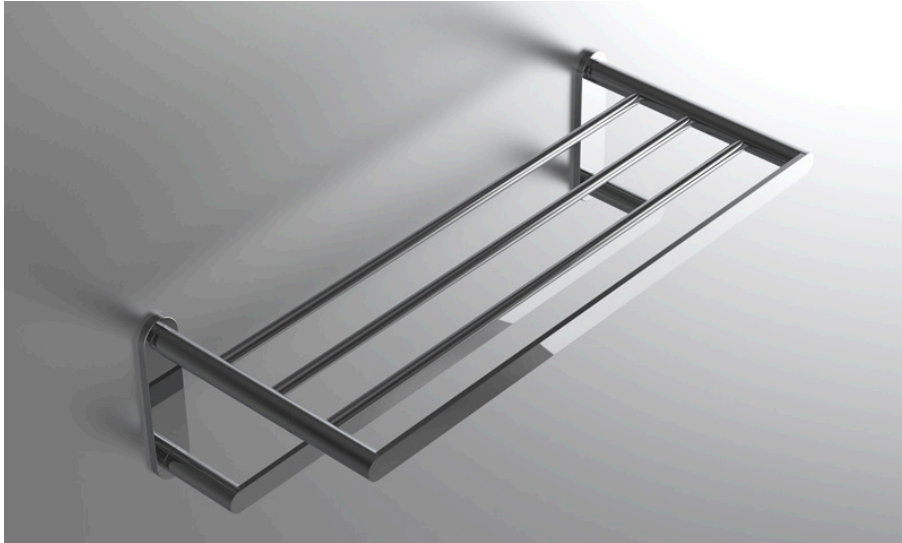

neelnox

LET
THERE
BE **DESIGN.**

FEATURES

- Premium 304 Grade Stainless Steel
- Solid Mount Construction
- Concealed Installation Hardware
- State of the art wall anchors included for installation on Dry wall or Tile

COLLECTION BEAUMONT

TOWEL RACK WITH BAR

Model	Product	Finishes Available
BEA-TRKB24	Towel Rack With Bar	Multiple finishes available. Over 23 finishes to choose from.

FINISHES			
	Polished (-P)	Antique Copper (-ACOP)	Polished Gold (-PGLD)
	Brushed (-B)	Polished Brass (-PBRS)	Brushed Copper (-BCOP)
	Brushed Gold (-BGLD)	Matte White (-WHT)	Brushed Rose Gold (-BRGD)
	Matte Black (-BLK)	Brushed Modern Bronze (-BMBRZ)	Brushed Black (-BRBLK)
	Oil Rubbed Bronze (-ORB)	Glossy White (-GWHT)	Polished Black (-PBLK)
	Brushed Brass (-BBRS)	Polished Rose Gold (-PRGD)	Antique Nickel (-ANKL)
	Brushed Bronze (-BBRZ)	Unlacquered Brass (-UBRS)	Black Nickel (-NKBL)
	Antique Brass (-ABRS)	Polished Nickel (-PNKL)	